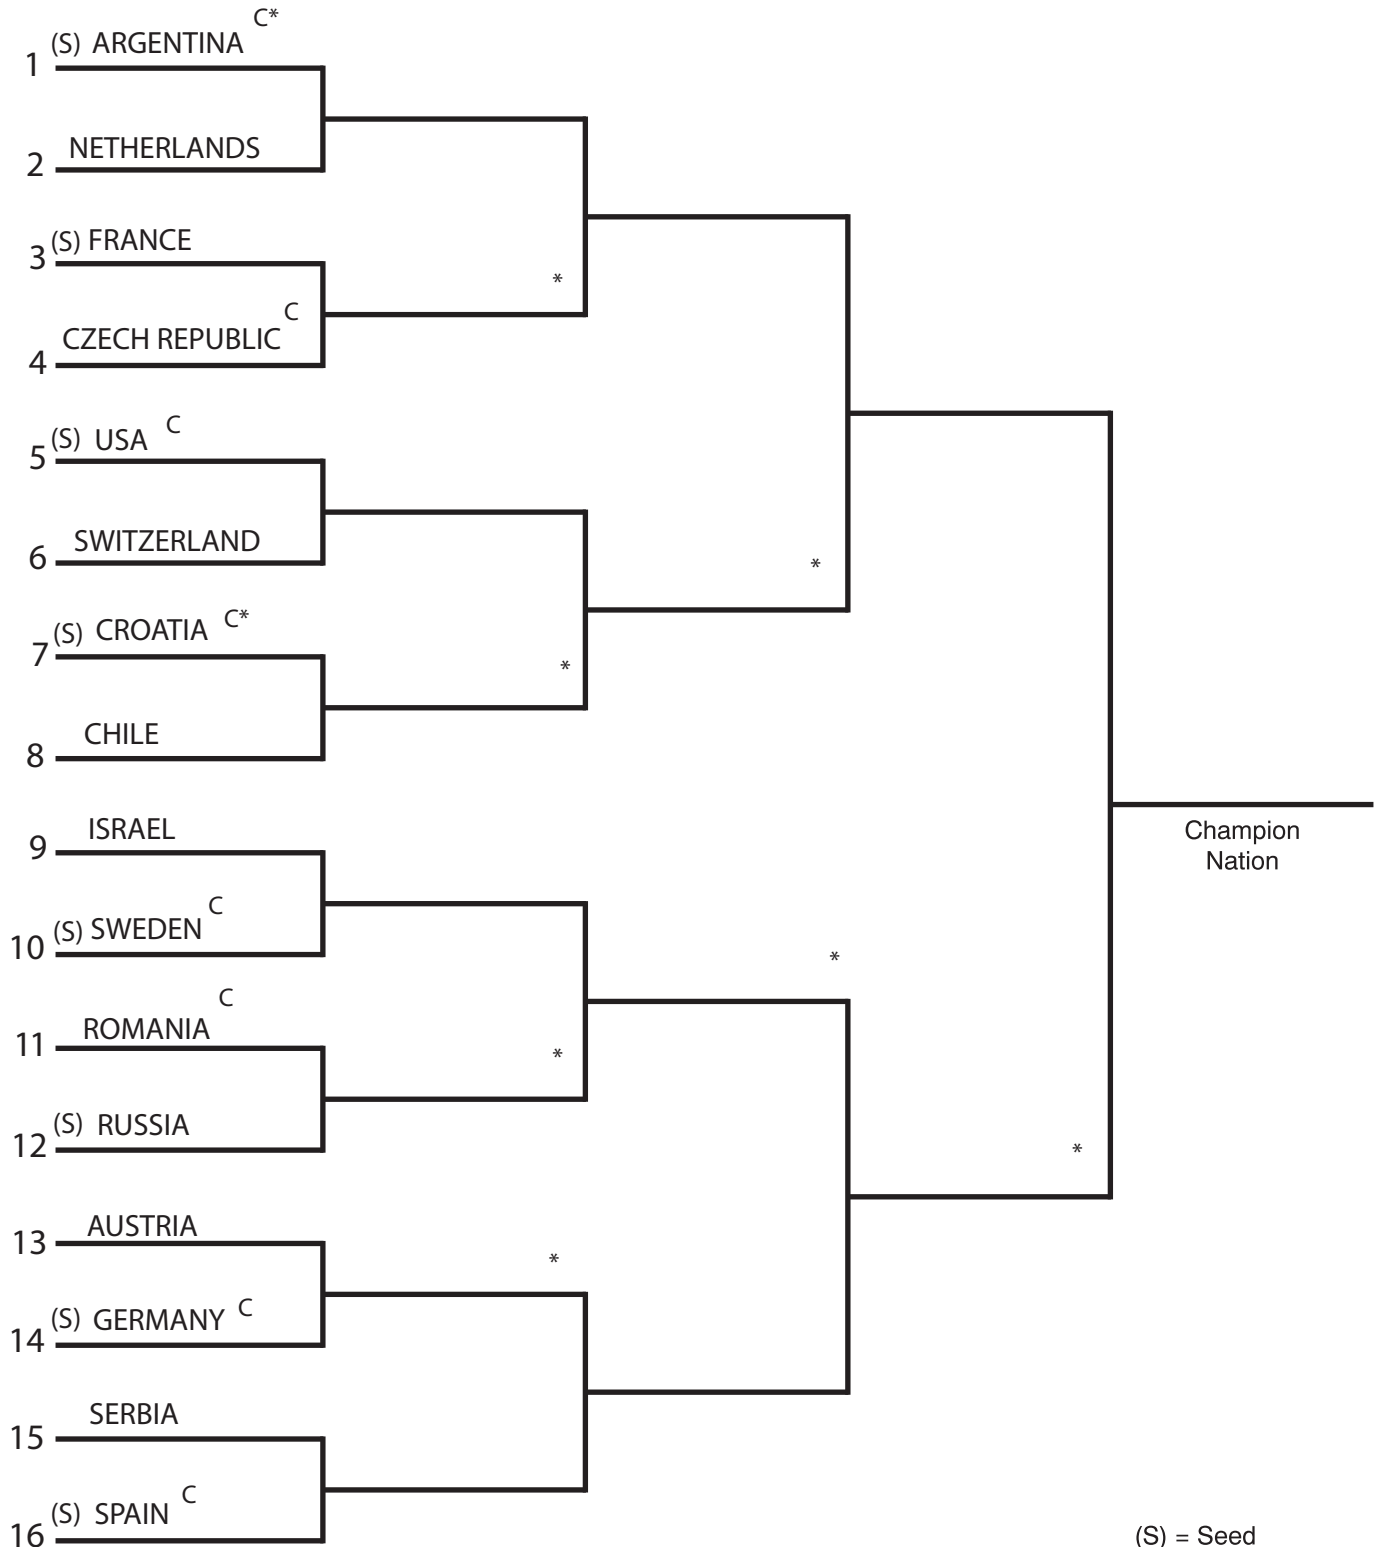

WORLD GROUP 2009

1st Round
6-8 March

Quarterfinals
10-12 July

Semifinals
18-20 September

Final
4-6 December

(S) = Seed
 C = Choice of Ground
 * = Choice of Ground if decided by lot